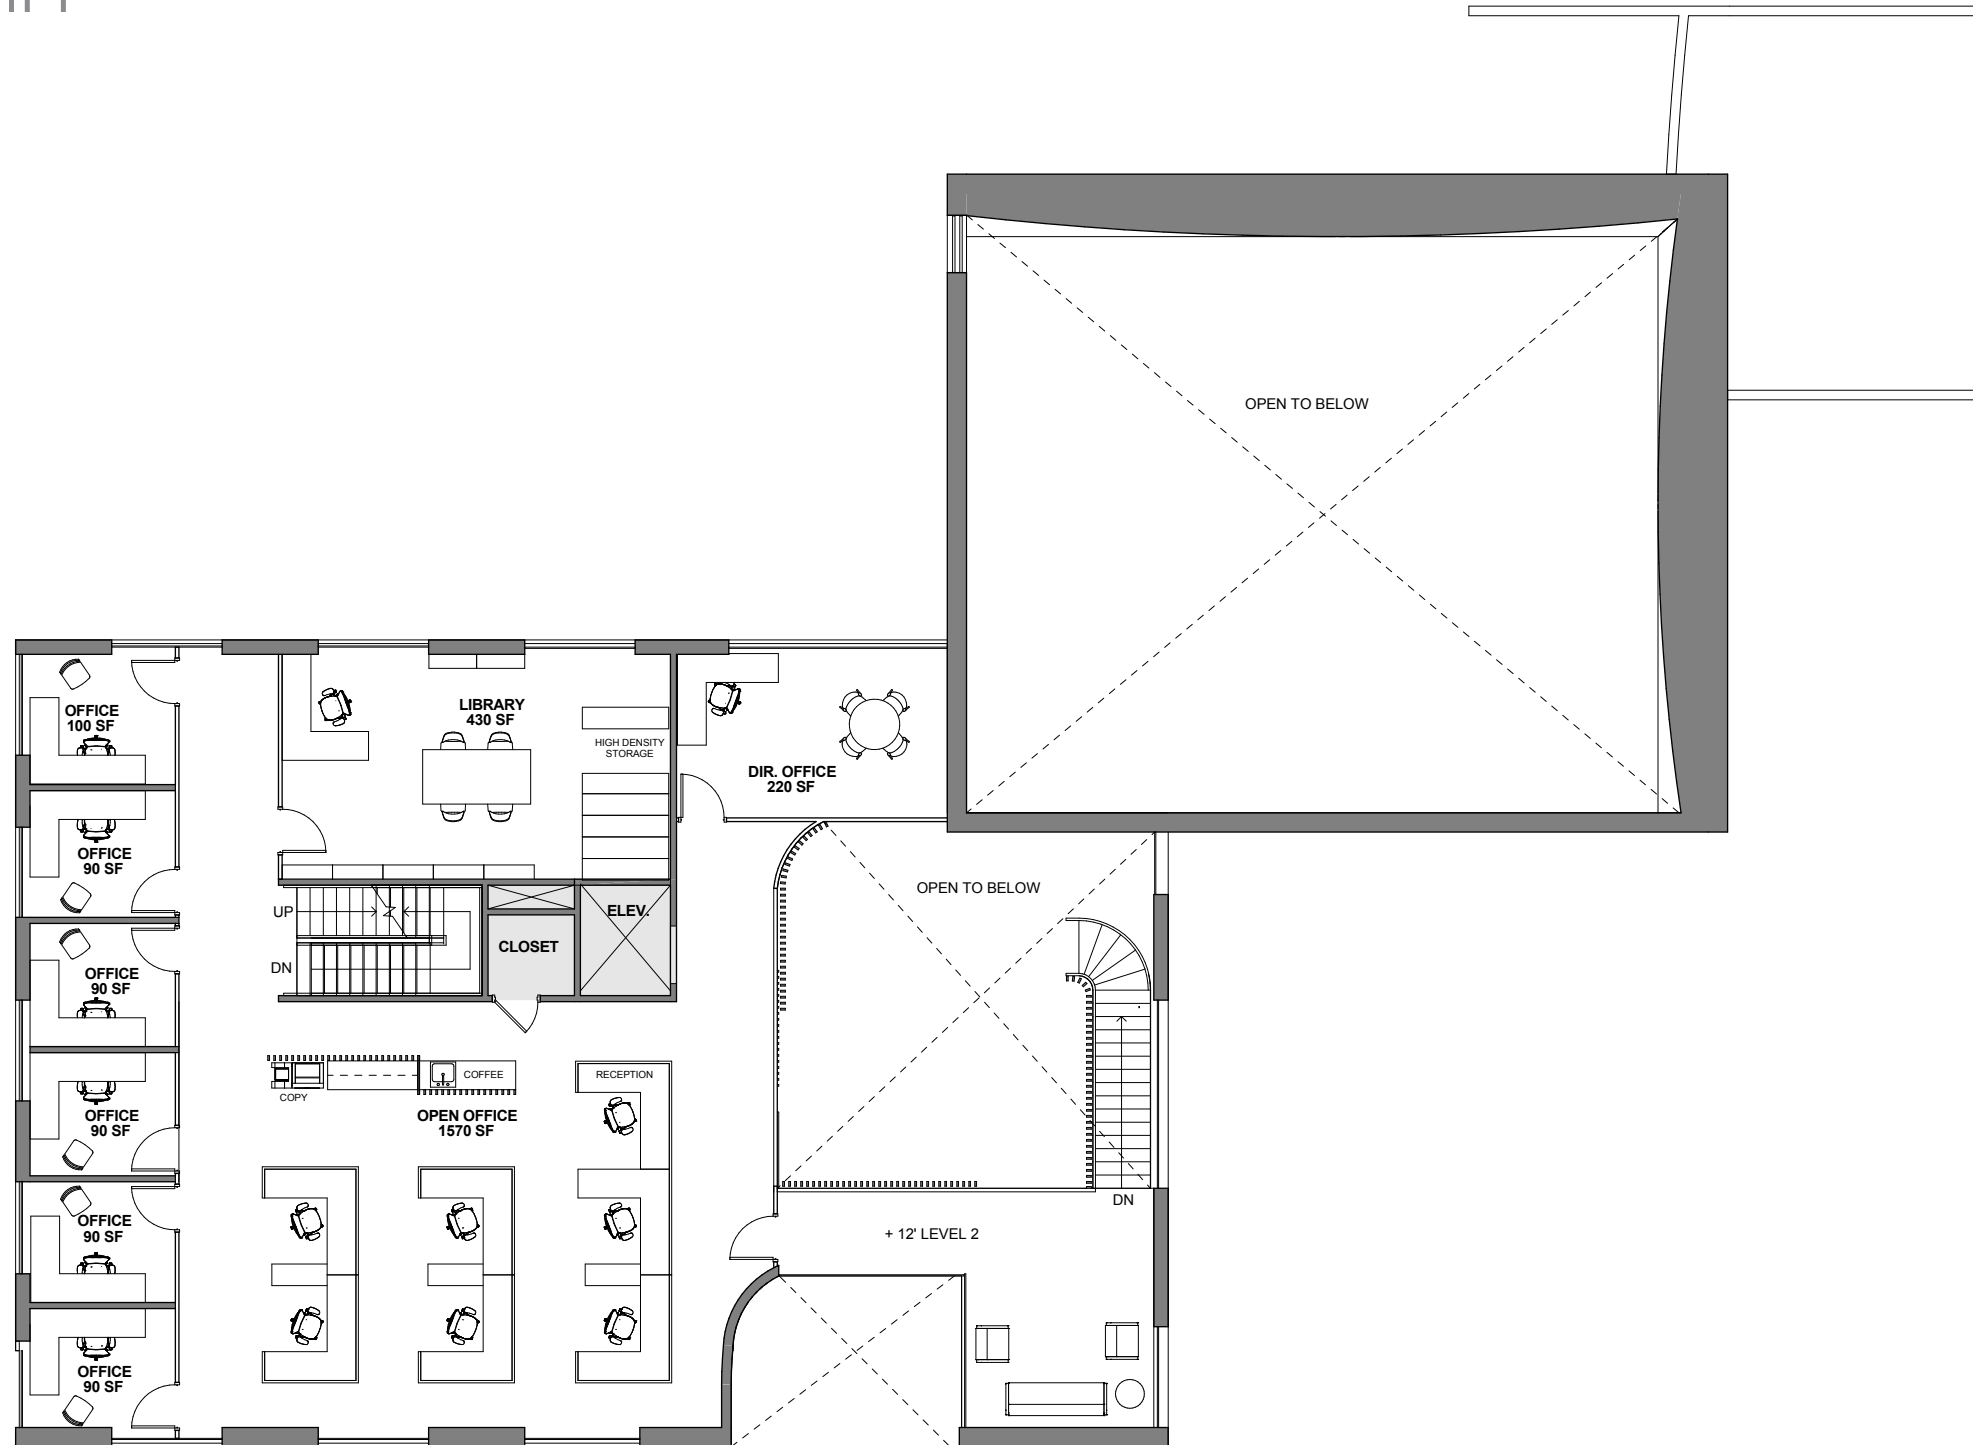

UNIVERSITY OF OREGON
OREGON BACH FESTIVAL

HACKER

Floor Plans

PREVIOUS PLANS - NW STAIR

LEVEL 1

PREVIOUS PLANS - NW STAIR

LEVEL 2

EGRESS STAIR SHIFT

LEVEL 1

EGRESS STAIR SHIFT

LEVEL 2

EGRESS STAIR SHIFT

ROOF PLAN

Site Design

CURRENT SITE PL

CURRENT SITE PLAN

WITHOUT TREES

GRADING PLAN

WITHOUT TREES