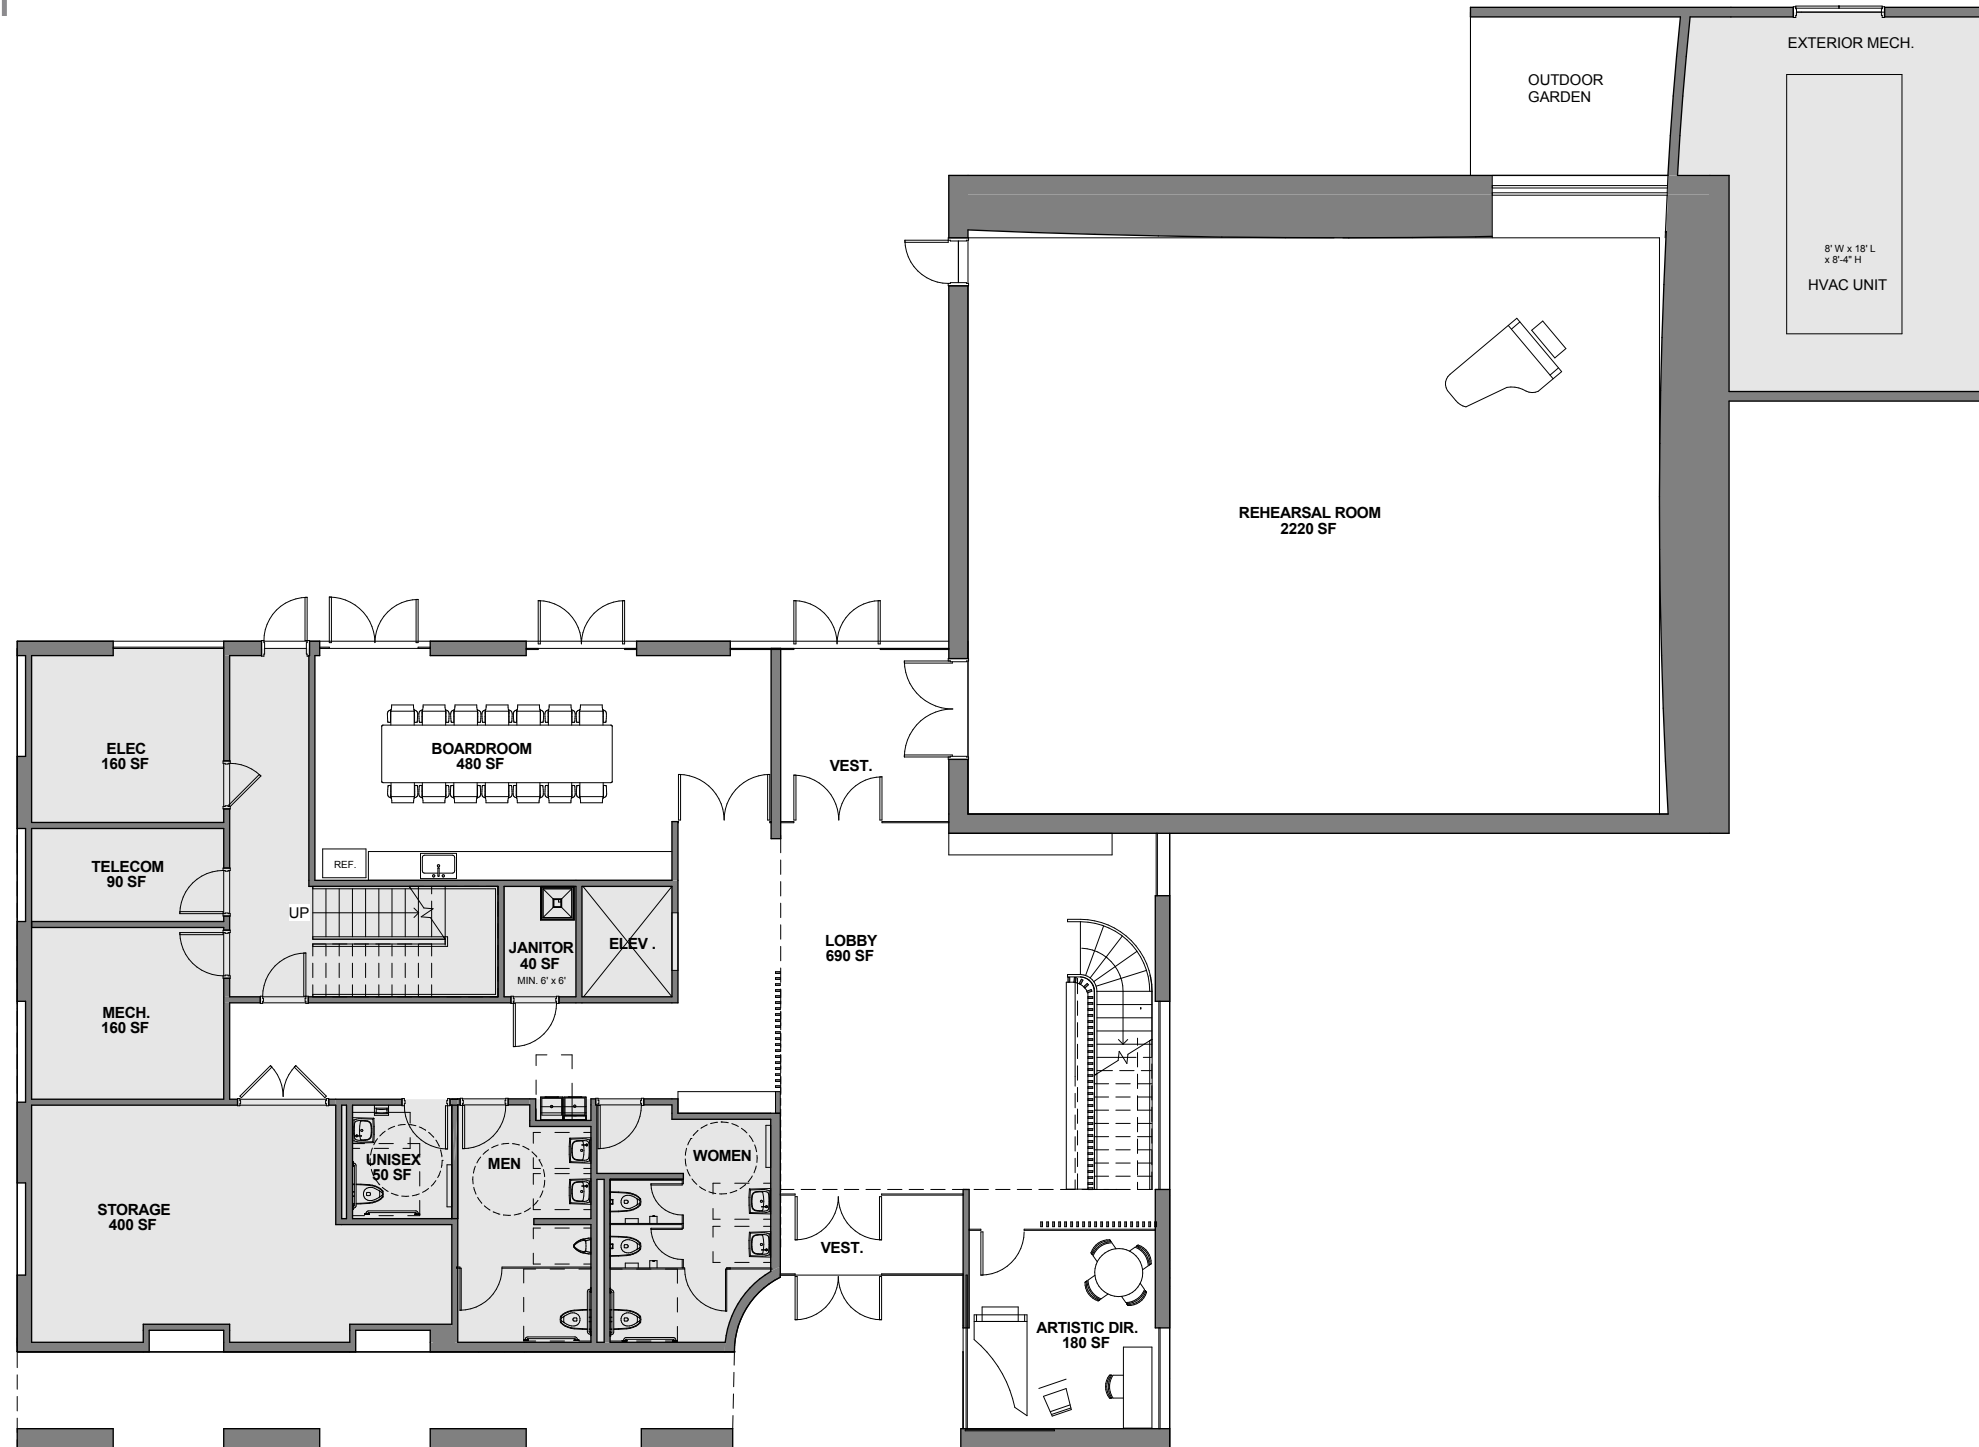

UNIVERSITY OF OREGON
OREGON BACH FESTIVAL

HACKER

Floor Plans

PREVIOUS PLANS - NW STAIR

LEVEL 1

PREVIOUS PLANS - NW STAIR

LEVEL 2

EGRESS STAIR SHIFT

LEVEL 1

EGRESS STAIR SHIFT

LEVEL 2

EGRESS STAIR SHIFT

ROOF PLAN

Site Design

CURRENT SITE PL

CURRENT SITE PLAN

WITHOUT TREES

GRADING PLAN

WITHOUT TREES