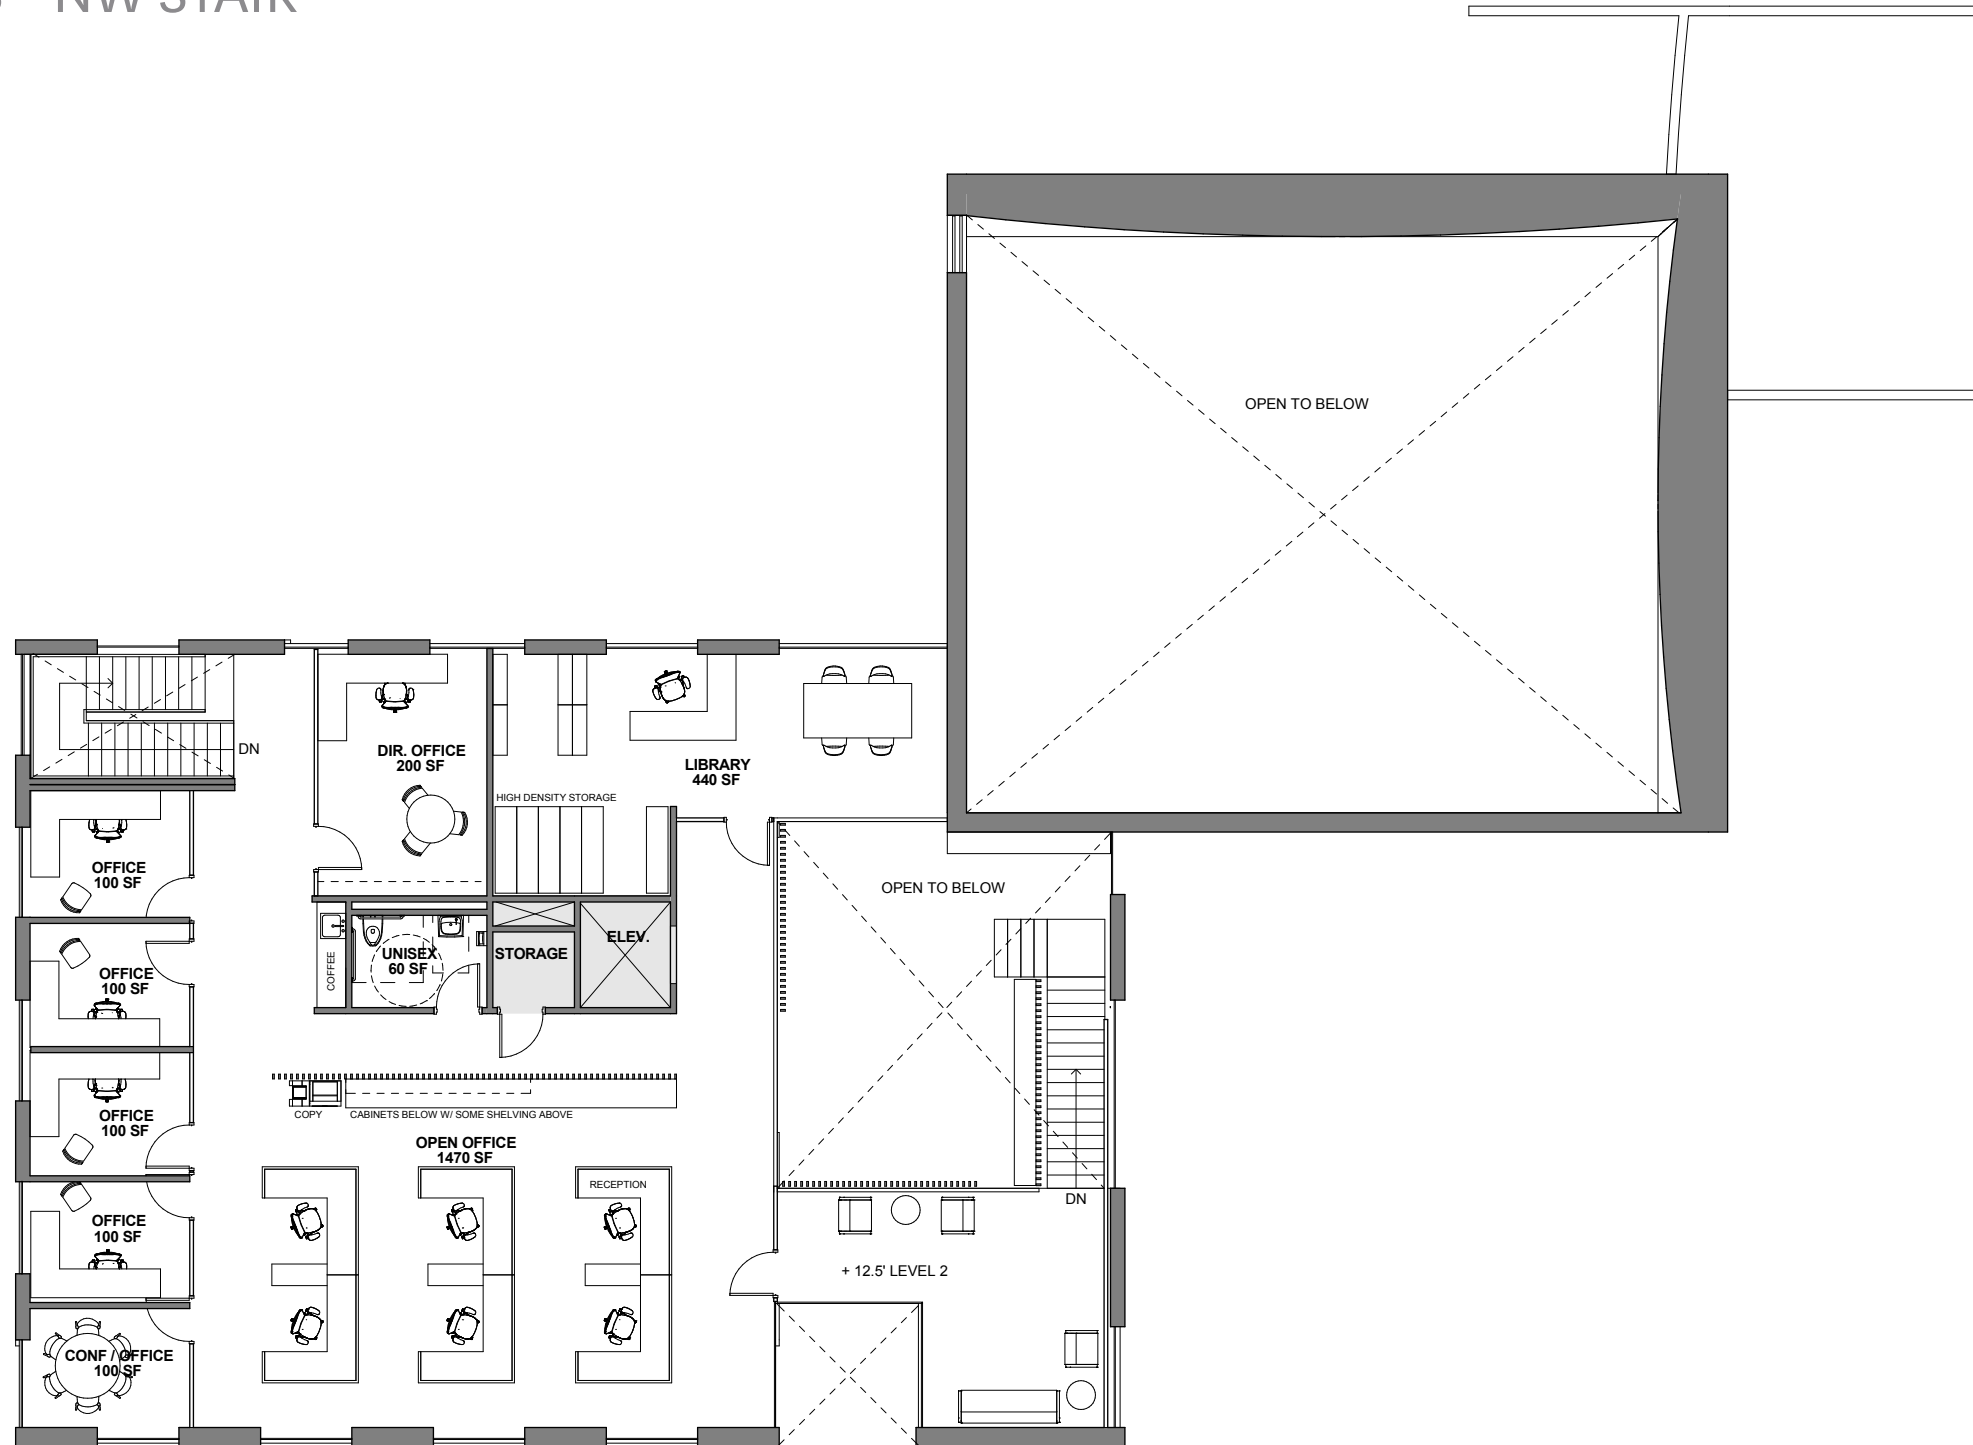

UNIVERSITY OF OREGON
OREGON BACH FESTIVAL

HACKER

Floor Plans

PREVIOUS PLANS - NW STAIR

LEVEL 1

PREVIOUS PLANS - NW STAIR

LEVEL 2

EGRESS STAIR SHIFT

LEVEL 1

EGRESS STAIR SHIFT

LEVEL 2

EGRESS STAIR SHIFT

ROOF PLAN

Site Design

CURRENT SITE PL

CURRENT SITE PLAN