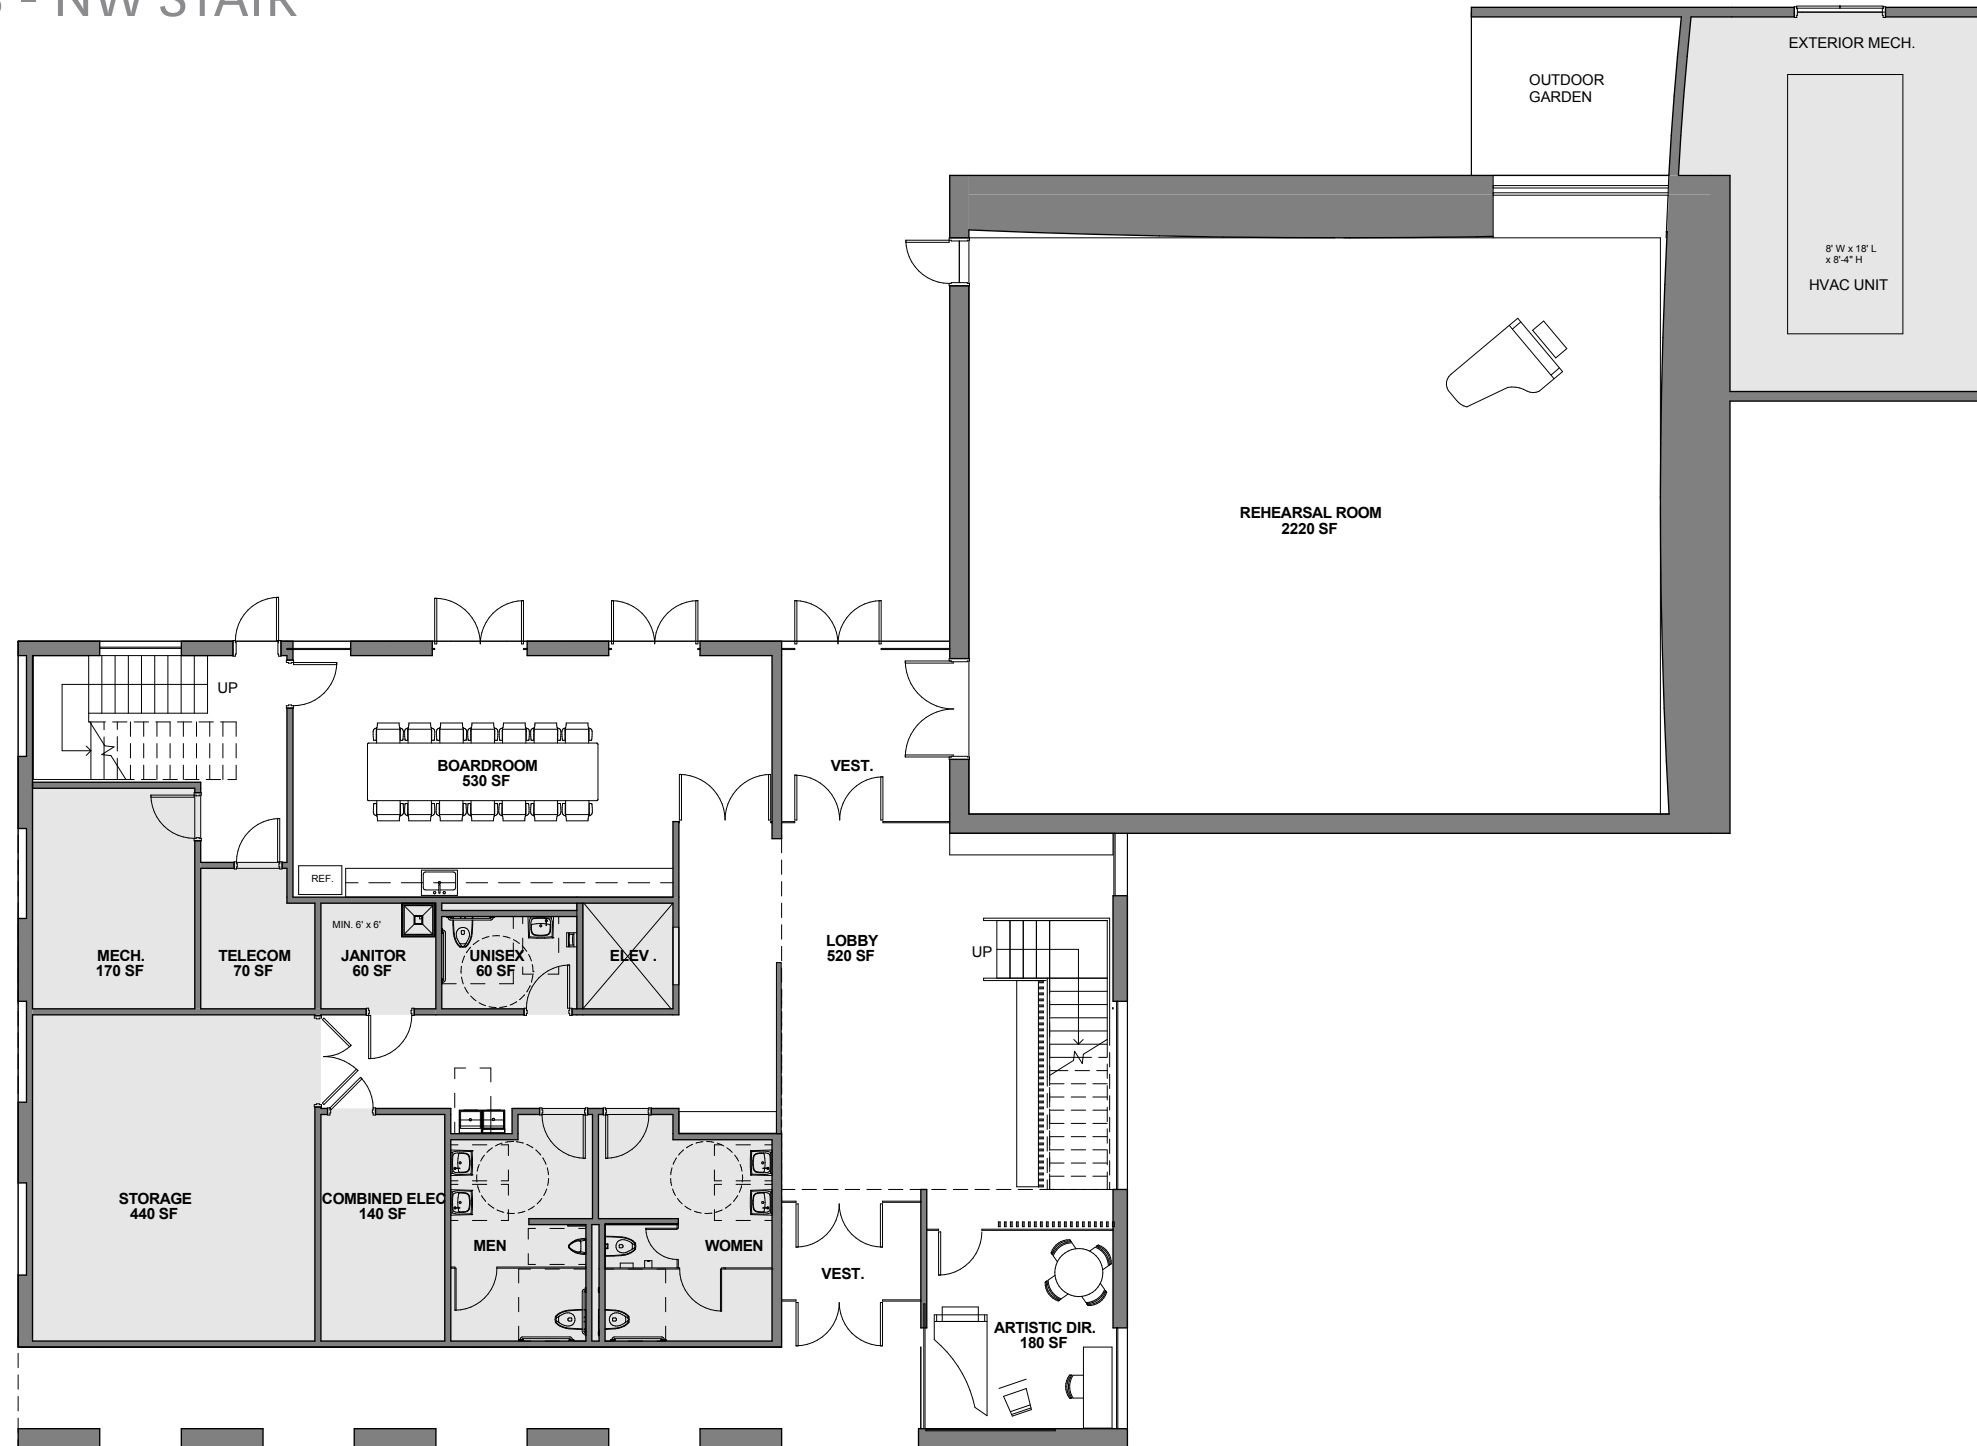

UNIVERSITY OF OREGON
OREGON BACH FESTIVAL

HACKER

Floor Plans

PREVIOUS PLANS - NW STAIR

LEVEL 1

PREVIOUS PLANS - NW STAIR

LEVEL 2

EGRESS STAIR SHIFT

LEVEL 1

EGRESS STAIR SHIFT

LEVEL 2

EGRESS STAIR SHIFT

ROOF PLAN

Site Design

CURRENT SITE PL

CURRENT SITE PLAN

WITHOUT TREES

GRADING PLAN

WITHOUT TREES