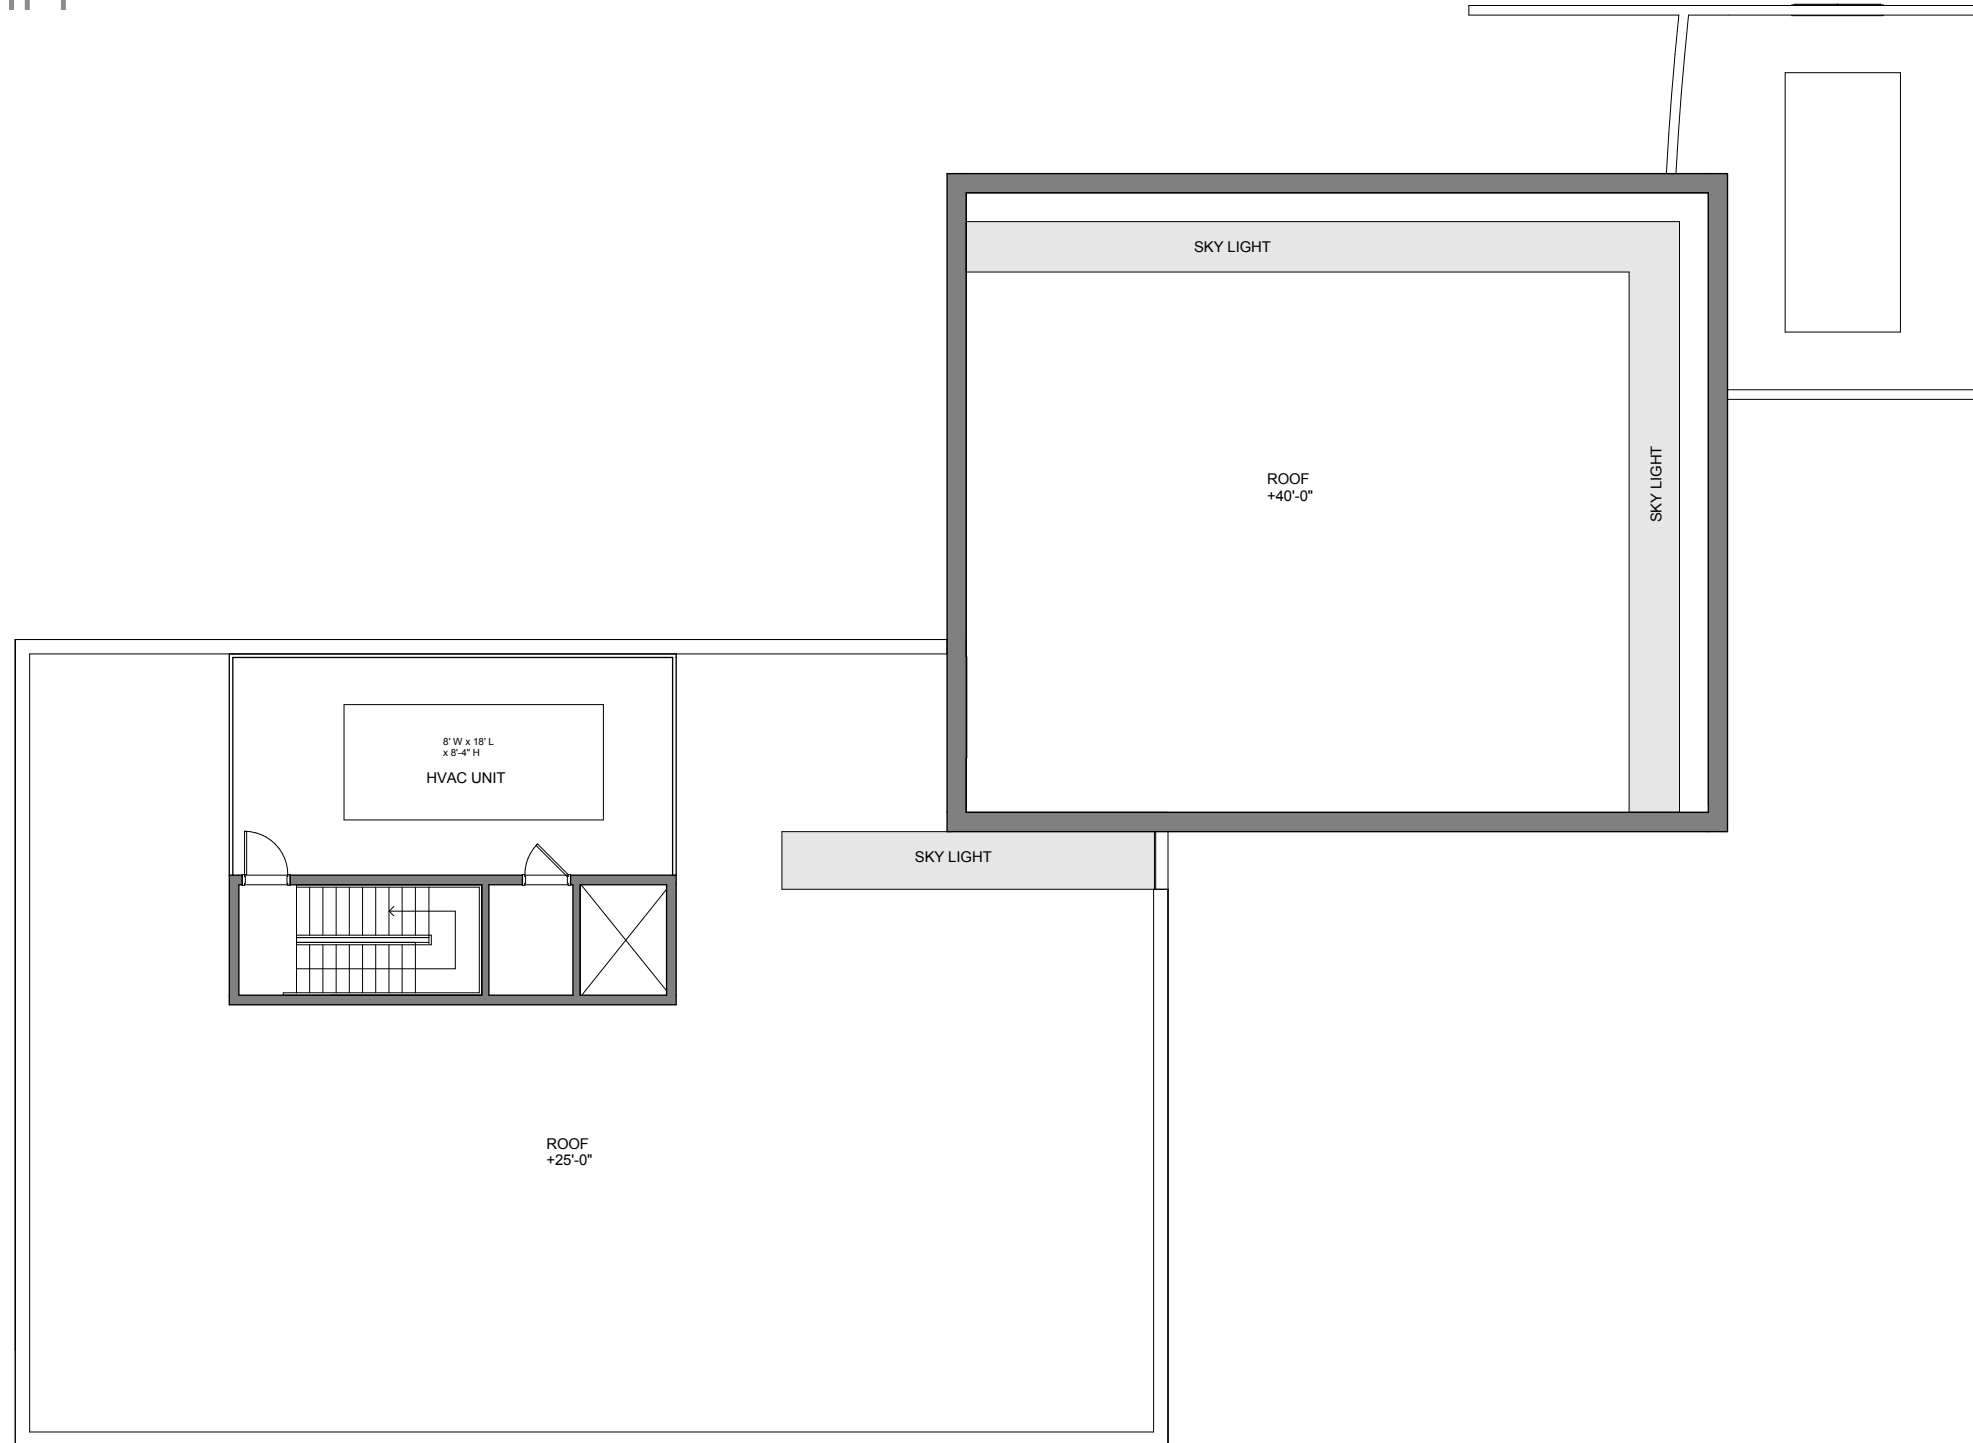

UNIVERSITY OF OREGON
OREGON BACH FESTIVAL

HACKER

Floor Plans

PREVIOUS PLANS - NW STAIR

LEVEL 1

PREVIOUS PLANS - NW STAIR

LEVEL 2

EGRESS STAIR SHIFT

LEVEL 1

EGRESS STAIR SHIFT

LEVEL 2

EGRESS STAIR SHIFT

ROOF PLAN

Site Design

CURRENT SITE PL

CURRENT SITE PLAN

WITHOUT TREES

GRADING PLAN

WITHOUT TREES